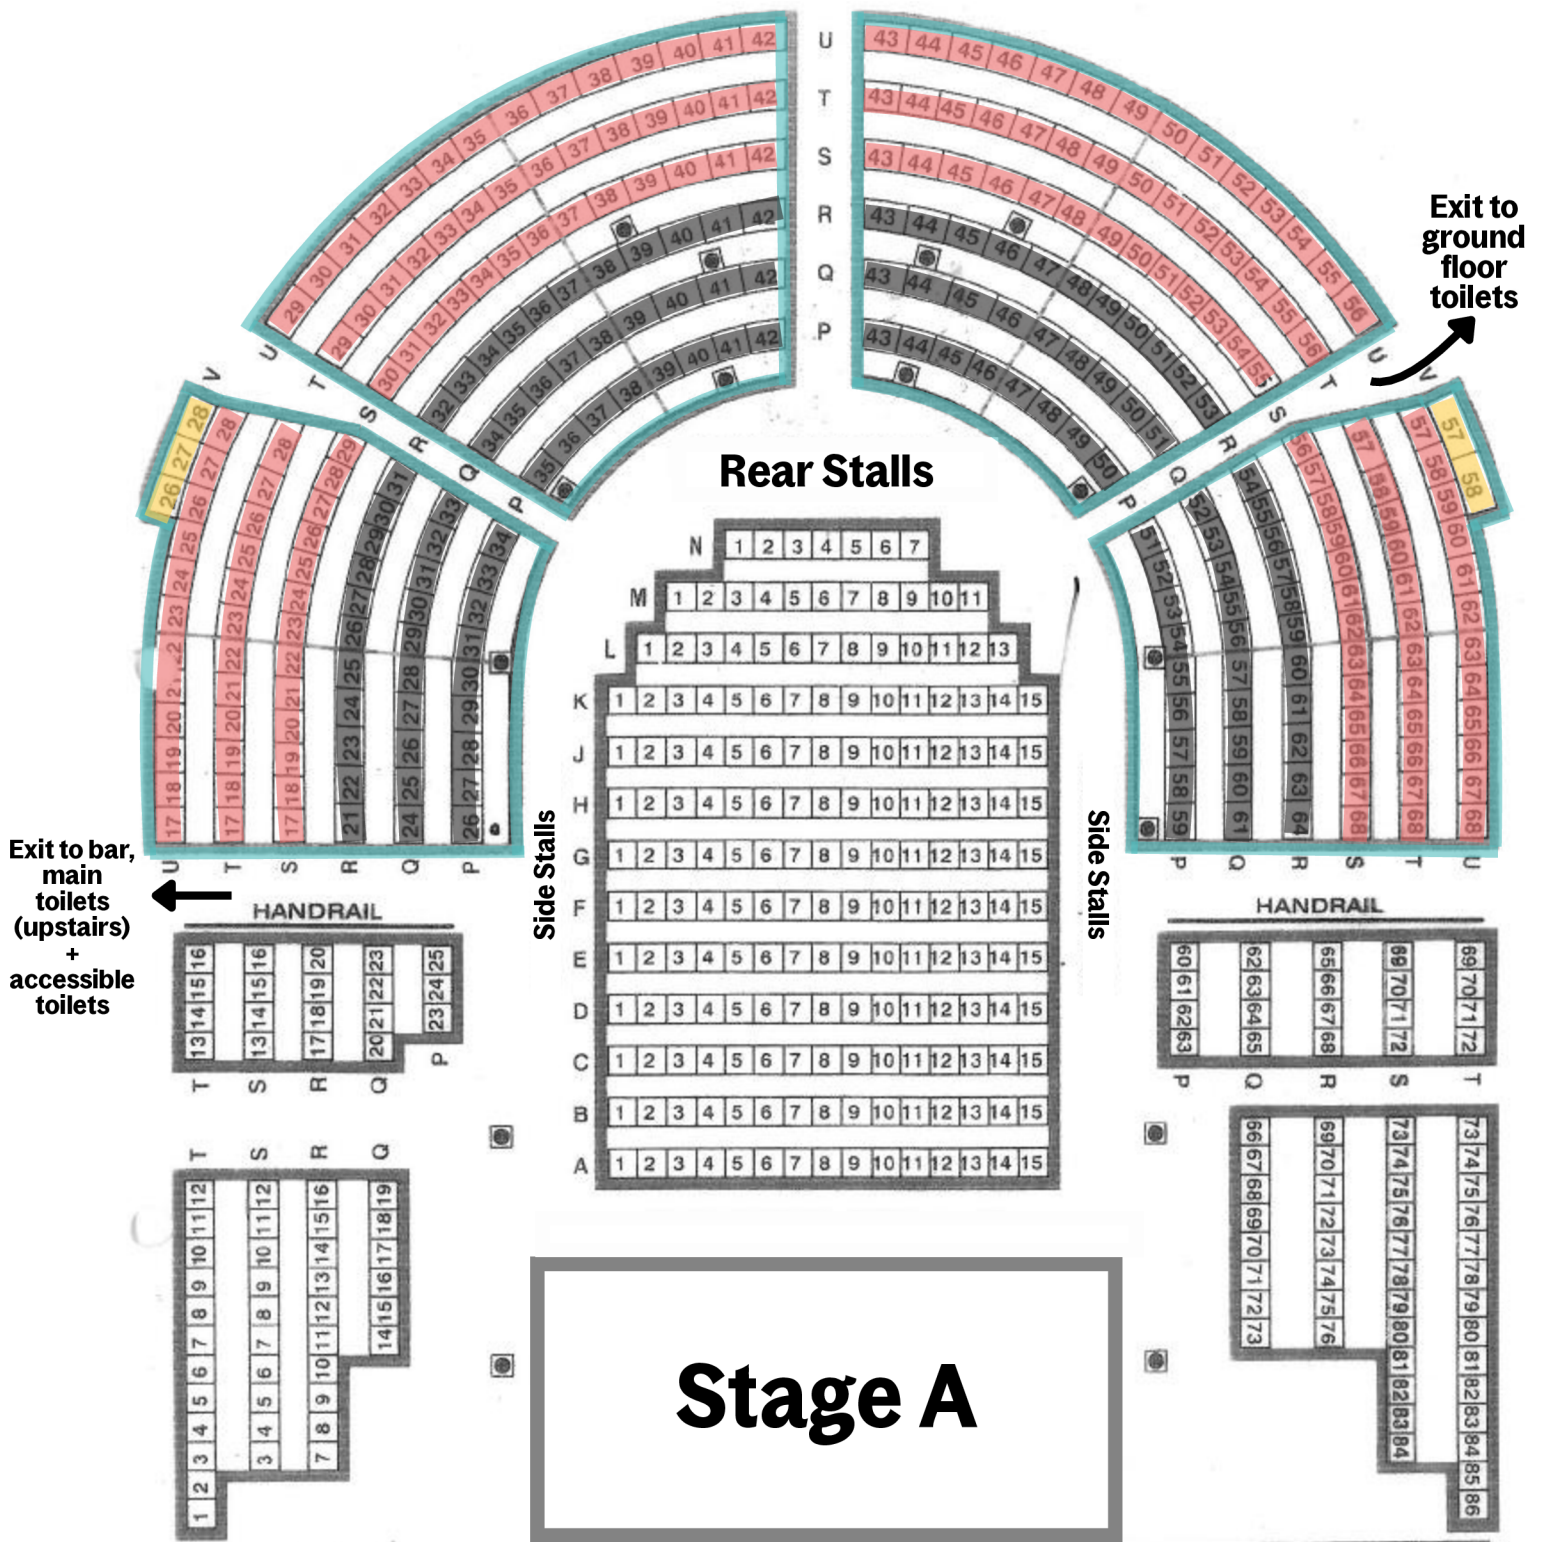

- Pew seating with stepped access
- Step height 24cm. Additional small step of 3-10cm
- Step height 15-17cm. Additional small step of 2-6cm
- 20cm step

\*Measurements are approximate